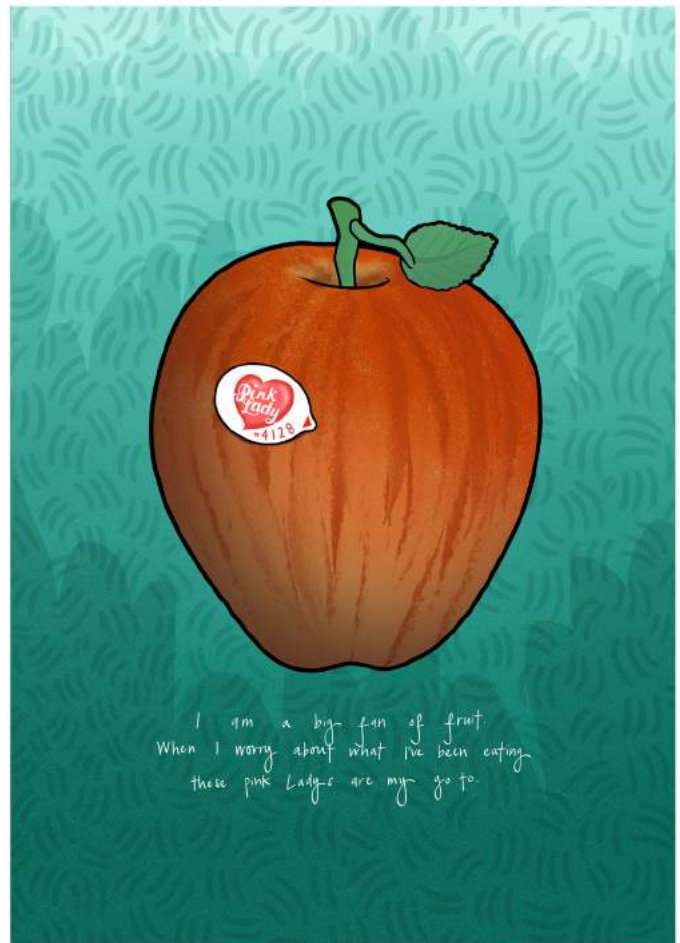

# VIVIENNE'S APPLE

## CERAMIC SCULPTURE

Size (approx): 21cm x 21cm x 24cm

Material: Stoneware clay with  
underglaze and an enamel paint finish

Price: £250

## ILLUSTRATION

Size: A1

Material: Giclée printed on  
IFA15 soft white cotton paper

Price: £250 (unframed)